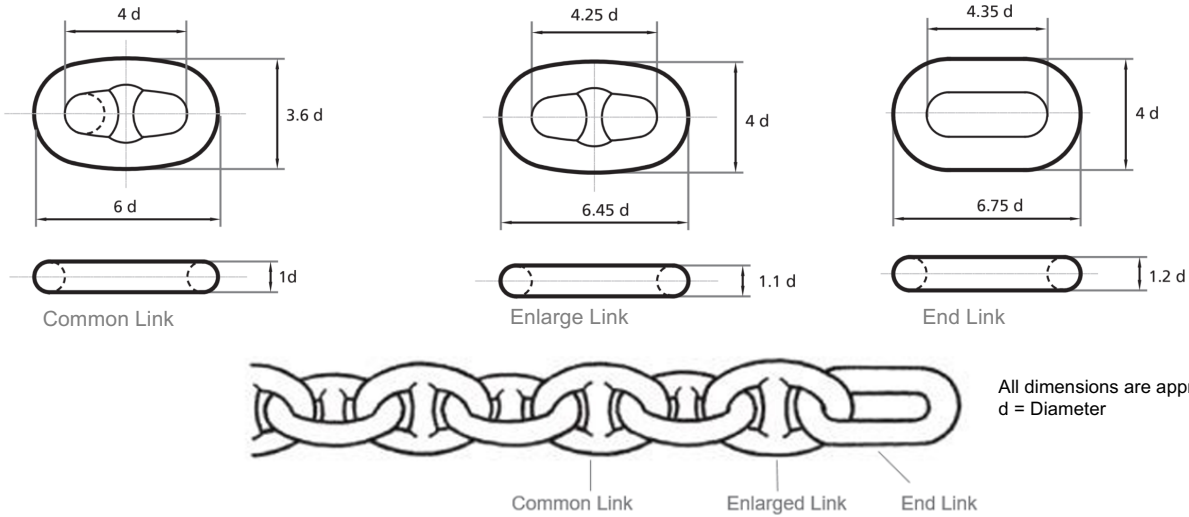

Stud Link Anchor Chain

Stud Link Anchor Chain is commonly used for anchor and mooring chains. Stud Link Chain is commonly available in Grade U2 & U3 and can also be supplied as Grade 4 upon request.

Stud Link Anchor Chain has a central stud to add weight and prevent elongation under extreme loads. Stud-link chain is commonly supplied in 27.5mtr lengths & can be supplied in a hot dip galvanised or black finish. Generally supplied with LR Certification.

(d) Diameter (mm)	GRADE U2		GRADE U3		OEL+EL+ CL+++CL
	Proof Load (Tonne-F)	Break Load (Tonne-F)	Proof Load (Tonne-F)	Break Load (Tonne-F)	Weight kg/27.5m
12.5	6.7	9.4	9.4	13.5	110
14	8.4	11.8	11.8	16.8	130
16	10.9	15.3	15.3	22.0	158
17.5	13.0	18.3	18.3	26.1	194
19	15.3	21.5	21.5	30.7	236
20.5	17.8	24.9	24.9	35.6	270
22	20.4	28.6	28.6	40.9	323
24	24.2	33.9	33.9	48.5	371
26	28.3	39.7	39.7	56.7	432
28	32.7	45.8	45.8	65.5	498
30	37.5	52.4	52.4	74.9	566
32	42.5	59.4	59.4	84.9	638
34	47.7	66.8	66.8	95.5	715
36	53.3	74.6	74.6	107	804
38	59.3	82.8	82.8	118	892
40	65.3	91.4	91.4	131	1037
42	71.7	100	100	143	1090
44	78.4	110	110	157	1204
46	85.3	119	119	171	1318
48	92.6	130	130	185	1447
50	100	140	140	200	1557
52	108	151	151	215	1673
54	116	162	162	231	1805
56	124	174	174	248	1941
58	132	185	185	265	2103
60	141	198	198	282	2267
62	150	210	210	300	2382
64	159	223	223	319	2539