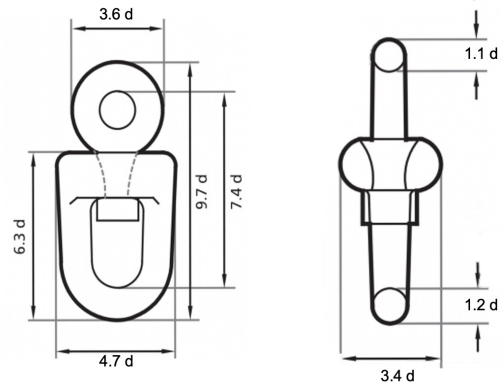

Swivel Forerunner Assembly

Swivel Forerunner is the most common rotating link on the ship. The Swivel Forerunner is a length of chains with a fixed structure, which is commonly made up of 5 parts: End Link, Enlarged Link, Swivel Shackle, Enlarged Link, Common Link.

The Swivel Forerunner allows the anchor to rotate without twisting the chain itself. Jeyco Australia can supply alternative configurations upon request.

All dimensions are approximate
d = Diameter

Diameter (mm)	GRADE U2		GRADE U3		Swivel Only	E+EL+SW+EL+C
	Proof Load (Tonne-F)	Break Load (Tonne-F)	Proof Load (Tonne-F)	Break Load (Tonne-F)	Weight (kg)	Weight (kg)
12.5	6.73	9.38	9.38	13.51	0.7	2.5
14	8.36	11.73	11.73	16.89	0.9	2.8
16	10.91	15.30	15.30	22.03	1.1	3.1
17.5	12.95	18.25	18.25	26.10	1.8	4.4
19	15.30	21.52	21.52	30.69	2.4	5.8
20.5	17.85	24.88	24.88	35.59	3.0	7.2
22	20.39	28.55	28.55	40.89	3.6	8.9
24	24.17	33.85	33.85	48.54	4.7	11.5
26	28.35	39.67	39.67	56.70	6.0	14.6
28	32.73	45.79	45.79	65.47	7.3	18.0
30	37.53	52.41	52.41	74.95	9.1	22.3
32	42.52	59.45	59.45	84.94	10.5	26.4
34	47.72	66.79	66.79	95.55	13.1	32.2
36	53.33	74.64	74.64	107.07	16.0	38.7
38	59.25	82.80	82.80	118.29	18.5	45.2
40	65.26	91.37	91.37	130.52	20.5	51.9
42	71.69	100.03	100.03	142.76	25.0	61.1
44	78.42	110.13	110.13	157.04	28.0	69.5
46	85.35	119.31	119.31	171.31	31.0	78.4
48	92.59	130.52	130.52	184.57	35.0	89.0
50	100.03	139.70	139.70	199.86	42.0	102.8
52	108.09	150.92	150.92	215.16	48.0	116.3
54	116.25	162.13	162.13	231.48	53.0	129.6
56	124.41	174.37	174.37	247.79	60.0	145.4
58	131.54	184.57	184.57	265.13	65.0	160.0
60	140.72	197.82	197.82	282.46	71.0	176.3
62	149.90	210.06	210.06	299.80	79.0	195.0
64	159.08	223.32	223.32	319.17	87.0	214.2