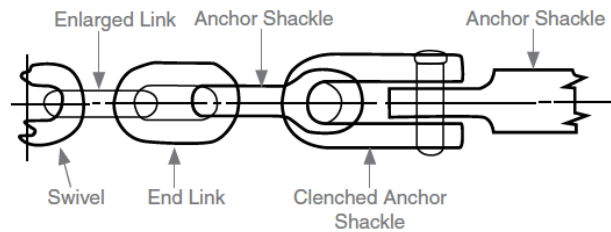

## Anchor Joining Shackle

Jeyco offers both standard Anchor and Chain Joining shackles as well as long term mooring "LTM" options.

All dimensions are approximate

| Size (mm) | Weight (kg) | Size (mm) | Weight (kg) |
|-----------|-------------|-----------|-------------|
| 16        | 1.6         | 46        | 36          |
| 17.5      | 2.0         | 48        | 41          |
| 19        | 2.6         | 50        | 47          |
| 20.5      | 3.2         | 52        | 52.5        |
| 22        | 4.1         | 54        | 60          |
| 24        | 5.2         | 56        | 64          |
| 26        | 6.7         | 58        | 71          |
| 28        | 8.2         | 60        | 78          |
| 30        | 10          | 62        | 86          |
| 32        | 12          | 64        | 95          |
| 34        | 15          | 66        | 103         |
| 36        | 17          | 68        | 114         |
| 38        | 20          | 70        | 125         |
| 40        | 23          | 73        | 141         |
| 42        | 28          | 76        | 152         |
| 44        | 31.5        | 78        | 171         |

Example of AJ 'LTM' Shackle