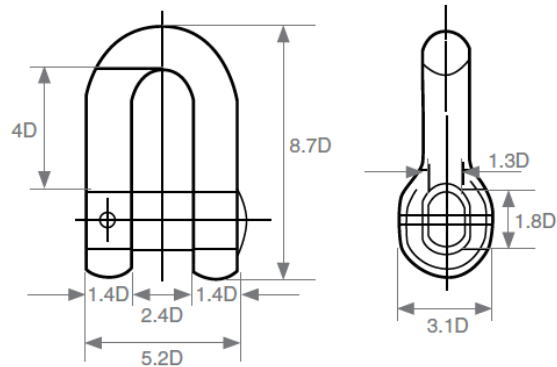

## Anchor Joining Shackle

Jeyco offers both standard Anchor and Chain Joining shackles as well as long term mooring "LTM" options.

All dimensions are approximate

| Size (mm) | Weight (kg) | Size (mm) | Weight (kg) |
|-----------|-------------|-----------|-------------|
| 16        | 1.6         | 46        | 36          |
| 17.5      | 2.0         | 48        | 41          |
| 19        | 2.6         | 50        | 47          |
| 20.5      | 3.2         | 52        | 52.5        |
| 22        | 4.1         | 54        | 60          |
| 24        | 5.2         | 56        | 64          |
| 26        | 6.7         | 58        | 71          |
| 28        | 8.2         | 60        | 78          |
| 30        | 10          | 62        | 86          |
| 32        | 12          | 64        | 95          |
| 34        | 15          | 66        | 103         |
| 36        | 17          | 68        | 114         |
| 38        | 20          | 70        | 125         |
| 40        | 23          | 73        | 141         |
| 42        | 28          | 76        | 152         |
| 44        | 31.5        | 78        | 171         |

Example of AJ 'LTM' Shackle